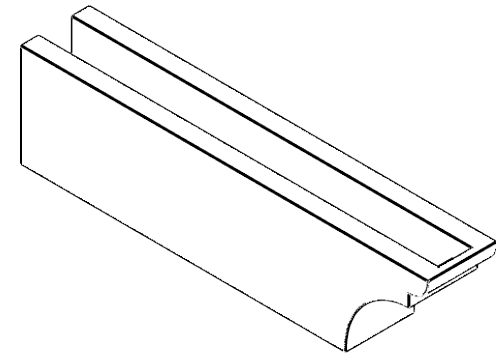

ITEM NUMBER: RFTURO040X06000X24000X006YOR00RCPR

4"W X 6"H X 24"L TIMBERTHANE ROUGH CEDAR YORKTOWN FAUX WOOD OPEN RAFTER TAIL, 6"L
END, PRIMED TAN

24"

SIDE PROFILE

FRONT PROFILE

ISOMETRIC

GENERATED DATE : 03/02/2023

EKENA MILLWORK
2300 WEST MAIN ST.
CLARKSVILLE, TX 75426
TOLL FREE: 866-607-0453
WWW.EKENAMILLWORK.COM

NOTES

1. INSTALLATION TO BE COMPLETED IN ACCORDANCE WITH MANUFACTURER'S SPECIFICATIONS.
2. DRAWING MAY NOT BE TO SCALE
3. THIS DRAWING IS INTENDED FOR DESIGN AND PLANNING PURPOSES ONLY.
4. ALL INFORMATION CONTAINED HEREIN WAS CURRENT AT THE TIME OF DEVELOPMENT BUT MUST BE REVIEWED AND APPROVED BY THE PRODUCT MANUFACTURER TO BE CONSIDERED ACCURATE.
5. TIMBERTHANE ARCHITECTURAL PRODUCTS ARE MADE FROM HIGH DENSITY URETHANE AND COME FACTORY PRIMED