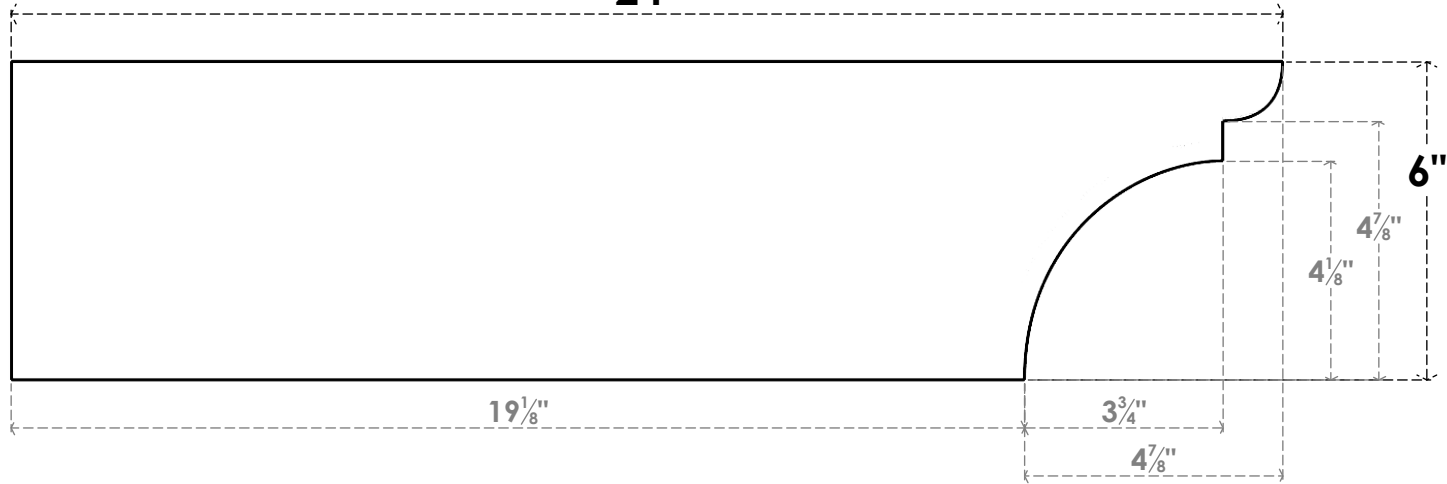

ITEM NUMBER: RFTURO040X06000X24000X006YOR00RCPR

4"W X 6"H X 24"L TIMBERTHANE ROUGH CEDAR YORKTOWN FAUX WOOD OPEN RAFTER TAIL, 6"L
END, PRIMED TAN

24"

SIDE PROFILE

FRONT PROFILE

ISOMETRIC

GENERATED DATE : 03/02/2023