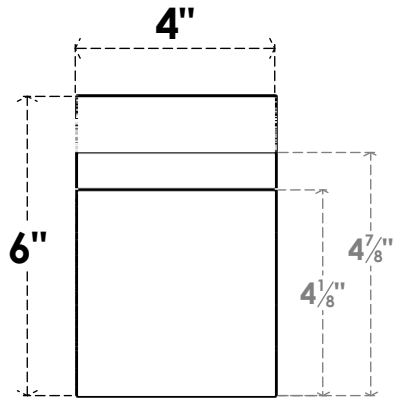

ITEM NUMBER: RFTURO040X06000X24000X006YOR00RCPR

4"W X 6"H X 24"L TIMBERTHANE ROUGH CEDAR YORKTOWN FAUX WOOD OPEN RAFTER TAIL, 6"L
END, PRIMED TAN

24"

SIDE PROFILE

FRONT PROFILE

ISOMETRIC

GENERATED DATE : 03/02/2023